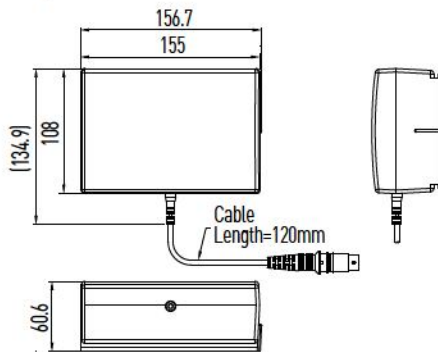

Battery: LAKB-1